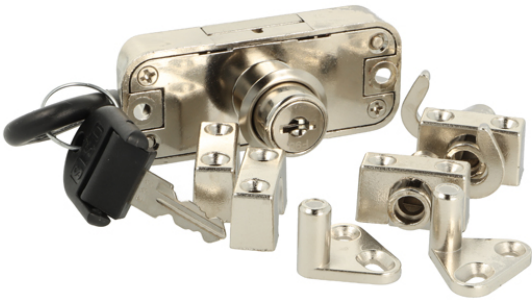

PRODUCT SHEET

Description:

Rotary Bar Lock M-922, $\varnothing 16,5 \times 22 \text{mm}$, RH, NPL, HCK SISO, W/Tri- angular Bolt, 3-Way, 15mm Backset, W/Accessories, No Bar, J#11

Item number:

14.05.272-1

Units	Box	Carton	HS Code	Barcode
Pcs.	8	80	8301300000	
				5704866042987

SISO A/S

Mileparken 11
DK-2740 Skovlunde
Denmark
VAT: DK 24786013

Phone +45 45 830 900

www.siso.dk
siso@siso.dk

Danske Bank
Nytorv Branch
Copenhagen
SWIFT: DABADKKK

Account no.
4180 3112 112936
IBAN Account
DK7230003112112936