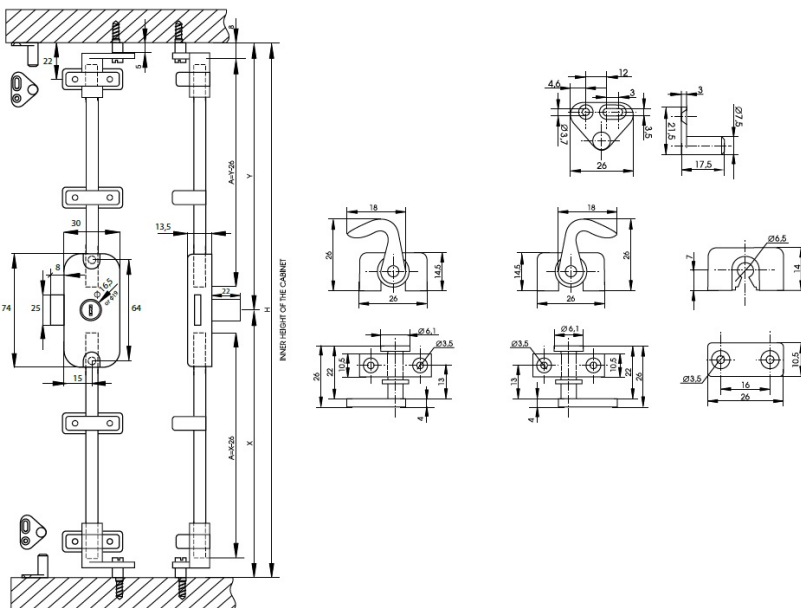

## Description:

Rotary Bar Lock M-922,  $\varnothing 16,5 \times 22 \text{mm}$ , RH, NPL, HCK SISO, W/Tri- angular Bolt, 3-Way, 15mm Backset, W/Accessories, No Bar, J#11

## Item number:

14.05.272-1

Units	Box	Carton	HS Code	Barcode
Pcs.	8	80	8301300000	
				5704866042987